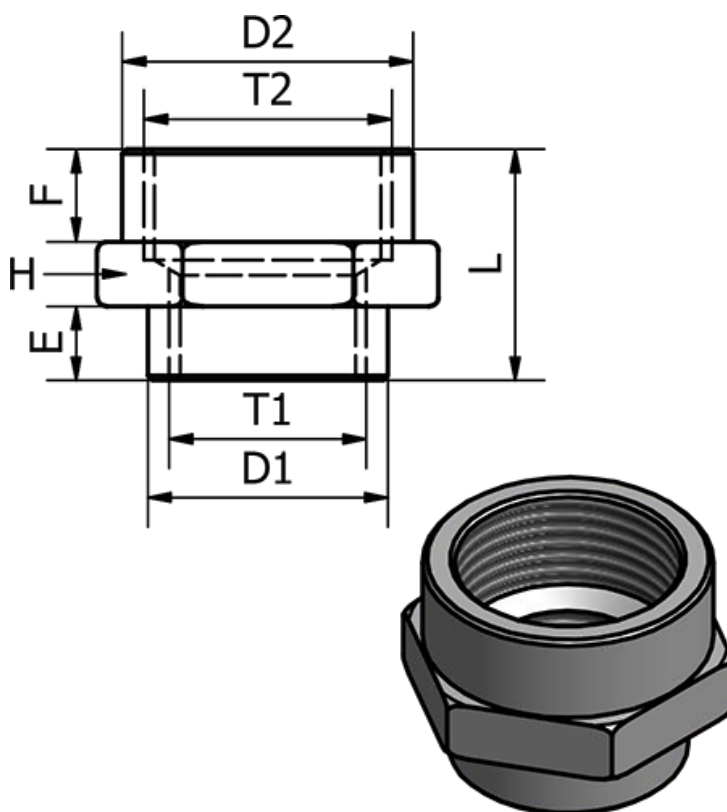

Data Sheet

Article number: 5891125TR1
Description: Sleeve 1125TR - 1
G1"

Measures

B = 11
D = 37.5
H = 38
L = 31.0
T = 1"
T2 = -